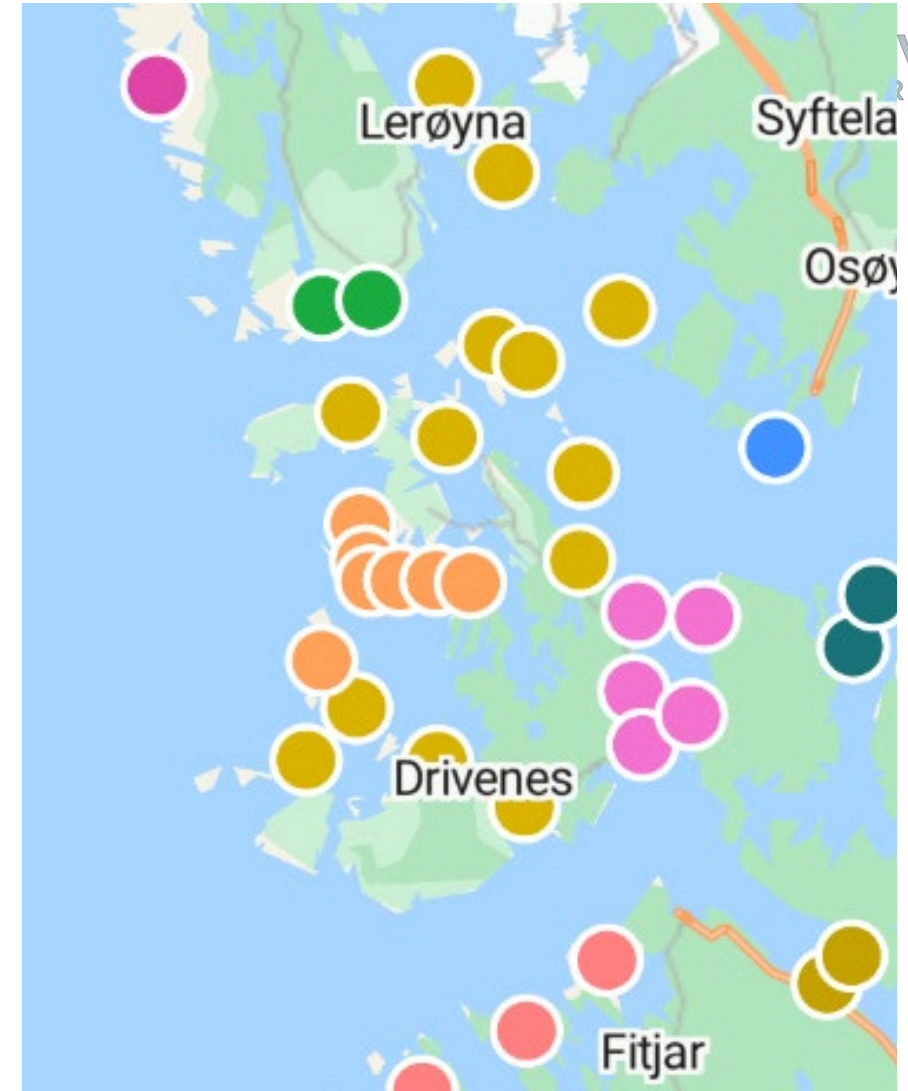

An aerial photograph of a salmon farming operation in a fjord. Several large, circular pens are visible in the water, connected by a network of lines. A few small yellow and black boats are in the foreground. In the background, there are large, rugged mountains with some snow patches under a clear blue sky. The water is a deep blue color.

2026

The Fish Health Report 2026

- Fewer cases in PO3 (Austevoll), but more in PO4 (Nordfjord)
- Not considered among the top 10 health challenges
- Impacts include
 - Reduced welfare
 - Slower growth
 - Waiting cages/slaughter
 - Export challenges

VKAR
RIFT

Austevoll

- Salmon Vaccinated with Clynav
- Rainbow trout
- Slaughterhouse
- High level of activity
 - Several shipping, fishing and wellboats companies based in Austevoll

VKAR
RIFT

Austevoll

- Autumn 2024 generation
- Several cases occurred in both spring and autumn 2024

A blue fishing vessel is docked at a pier. A large crane is visible on the right side of the vessel. Fishing nets are visible in the foreground and background. The scene is set against a backdrop of a forested hillside under a blue sky with light clouds. A semi-transparent blue overlay covers the middle of the image, containing the text "THANK YOU FOR THE ATTENTION".