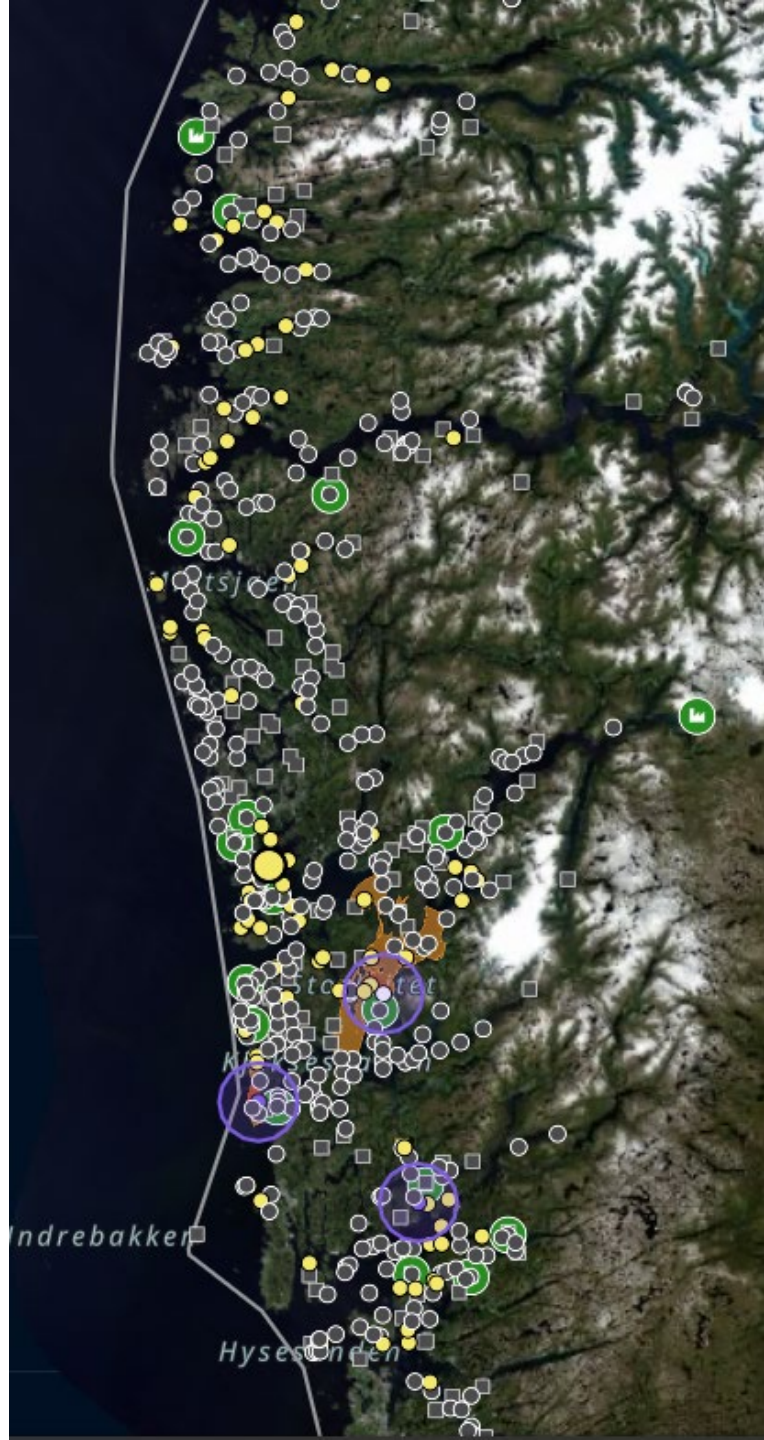

An aerial photograph of a salmon farming operation in a fjord. Several large, circular pens are visible in the water, connected by a network of lines. A few small yellow and black boats are in the foreground. In the background, there are large, rugged mountains with some snow patches under a clear blue sky. The water is a deep blue color.

Experiences from PD (SAV3) Outbreaks and Transmission in Austevoll Region

Malene Waage Skår, Havkar Drift AS

Troland
Lakseoppdrett AS

HAVKAR
DRIFT

austevoll melaks

LANGØYLAKS

R

2017

2026

The Fish Health Report 2026

- Fewer cases in PO3 (Austevoll), but more in PO4 (Nordfjord)
- Not considered among the top 10 health challenges
- Impacts include
 - Reduced welfare
 - Slower growth
 - Waiting cages/slaughter
 - Export challenges

A blue fishing vessel is docked at a pier. A large crane is visible on the right side of the vessel. Fishing nets are visible in the foreground and background. The scene is set against a backdrop of a forested hillside under a blue sky with light clouds. A semi-transparent blue overlay covers the middle of the image, containing the text "THANK YOU FOR THE ATTENTION".