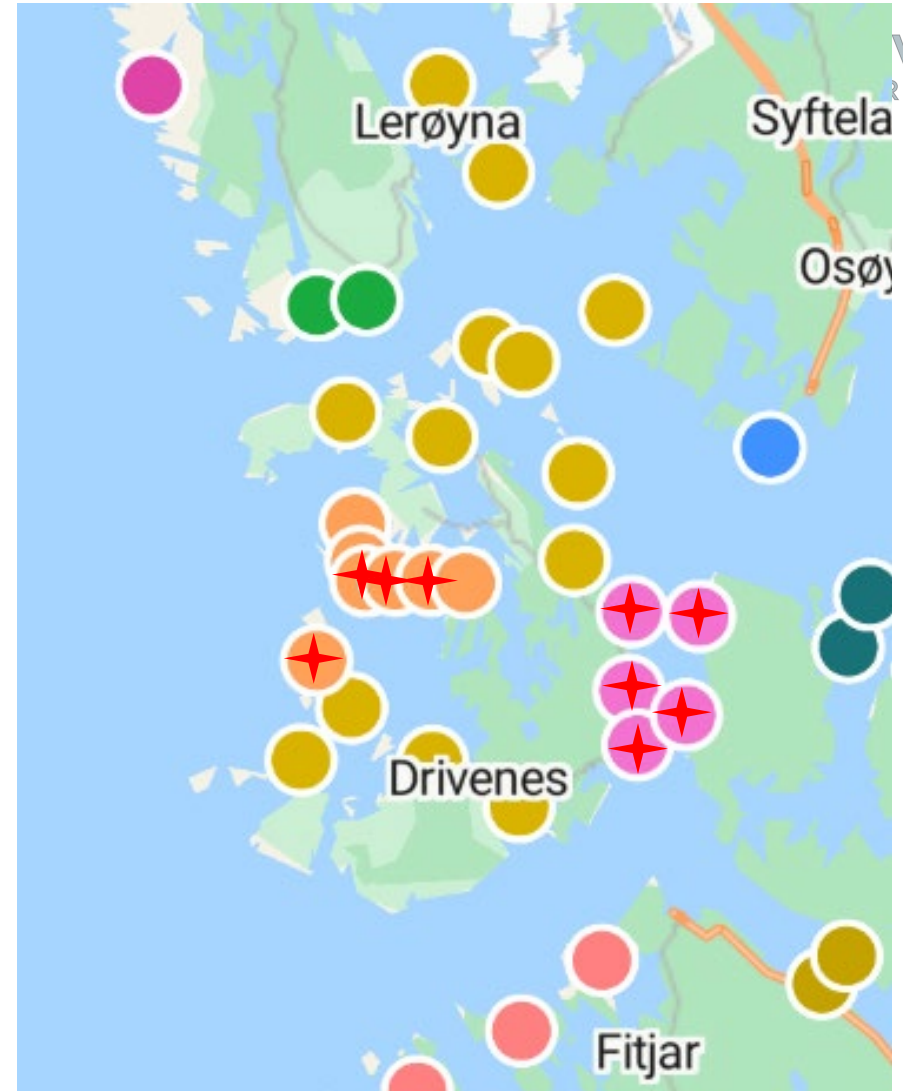

VKAR
RIFT

Austevoll

- Severe outbreak during summer 2024
- Vaccinated with Clynav
- Good health prior to the outbreak
- Change in behaviour, –increased mortality and development of thinner/looser fish
- Similar cases observed in the surrounding area