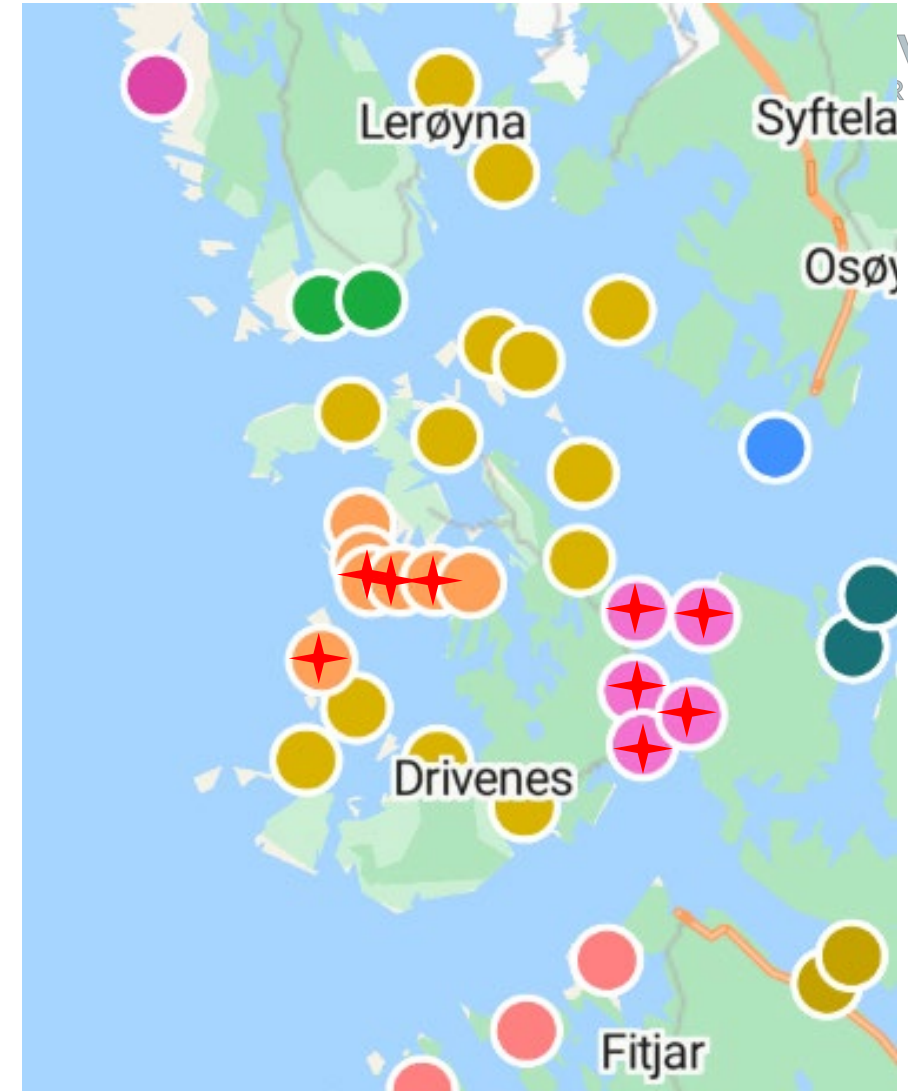

An aerial photograph of a salmon farming operation in a fjord. Several large, circular pens are visible in the water, connected by a network of lines. A few small yellow and black boats are in the foreground. In the background, there are large, rugged mountains with some snow patches under a clear blue sky. The water is a deep blue color.

2026

The Fish Health Report 2026

- Fewer cases in PO3 (Austevoll), but more in PO4 (Nordfjord)
- Not considered among the top 10 health challenges
- Impacts include
 - Reduced welfare
 - Slower growth
 - Waiting cages/slaughter
 - Export challenges

VKAR
RIFT

Austevoll

- Salmon Vaccinated with Clynav
- Rainbow trout
- Slaughterhouse
- High level of activity
 - Several shipping, fishing and wellboats companies based in Austevoll

VKAR
RIFT

Austevoll

- Autumn 2024 generation
- Several cases occurred in both spring and autumn 2024

A blue fishing vessel is docked at a pier. A large crane is visible on the right side of the vessel. Fishing nets are visible in the foreground and background. The scene is set against a backdrop of a forested hillside under a blue sky with light clouds. A semi-transparent blue overlay covers the middle of the image, containing the text "THANK YOU FOR THE ATTENTION".