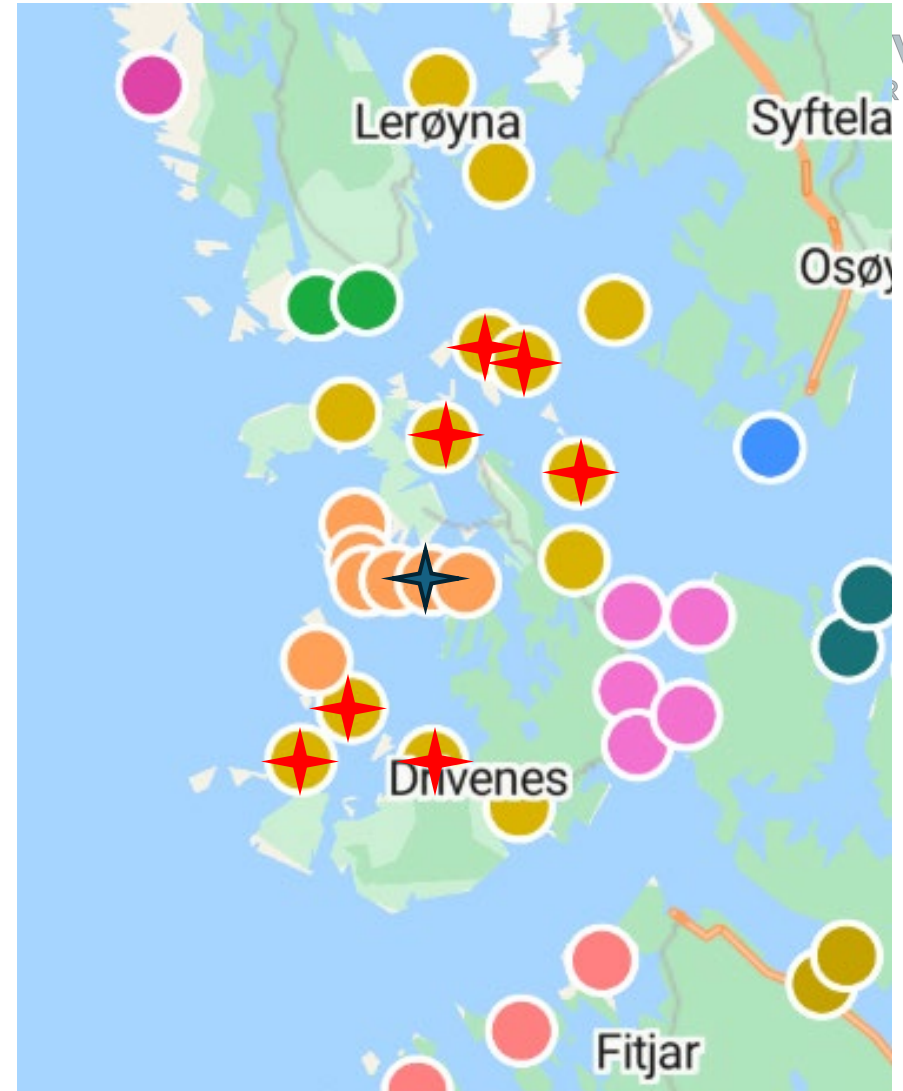

VKAR
RIFT

Austevoll

- Autumn 2024 generation
- Quickly diagnosed after sea transfer