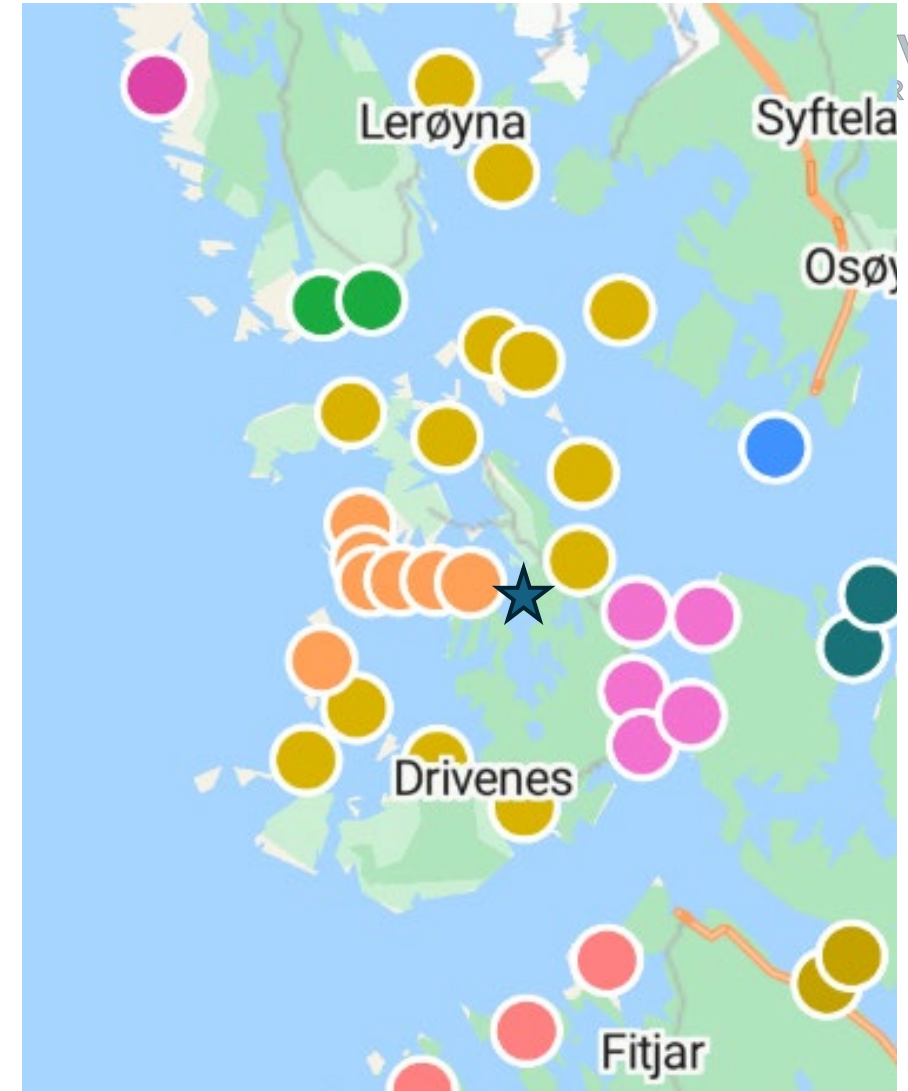

Behaviour

Thin fish

VKAR
RIFT

Why?

- Coordinated following
- Biosafety measures
- Presence of both vaccinated and unvaccinated fish
- Environmental conditions
- High activity in the area – significant boat traffic and slaughterhouse operations
- High local infection pressure

A blue fishing vessel is docked at a pier. A large crane is visible on the right side of the vessel. Fishing nets are visible in the foreground and background. The scene is set against a backdrop of a forested hillside under a blue sky with light clouds. A semi-transparent blue overlay covers the middle of the image, containing the text "THANK YOU FOR THE ATTENTION".